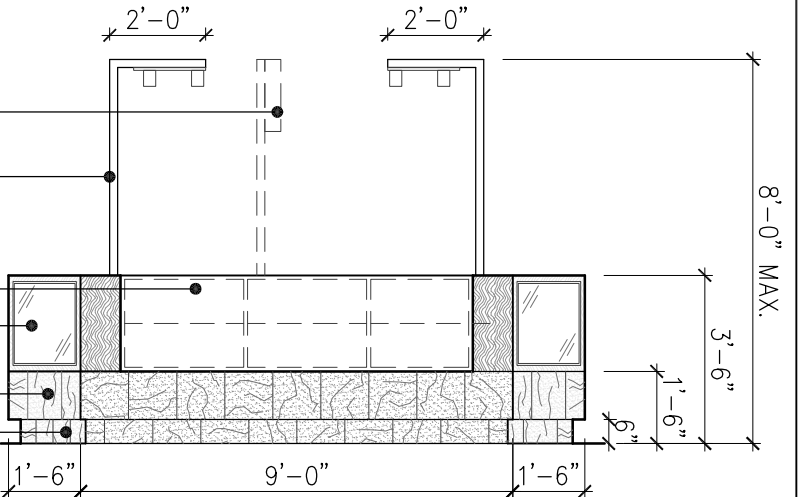

- CUSTOM DISPLAY AREA PER TENANT DESIGN - DESIGN AND MATERIALS TO BE APPROVED BY MALL MANAGEMENT
- 2"x2" SQUARE ALUMINUM TUBE WITH BLACK ANNOXIDIZED FINISH
- CUSTOM CENTER FIXTURE PER TENANT DESIGN; MATERIALS AND FINISHES TO BE APPROVED BY MALL MANAGEMENT
- 3" TOE KICK BELOW
- FLIP TOP ACCESS WITH ACCESSIBLE HEIGHT COUNTER
- SIGNAGE BY TENANT MOUNTED ON 2"x2" ALUMINUM TUBE WITH BLACK ANNOXIDIZED FINISH
- STANDARD CORNER DISPLAY WITH "WILD CHERRY" WOOD LAMINATE PER MALL STANDARDS

- SIGNAGE BY TENANT MOUNTED ON 2"x2" ALUMINUM TUBE WITH BLACK ANNOXIDIZED FINISH
- 2"x2" SQUARE ALUMINUM TUBE WITH BLACK ANNOXIDIZED FINISH
- CUSTOM DISPLAY AREA PER TENANT DESIGN - DESIGN AND MATERIALS TO BE APPROVED BY MALL MANAGEMENT
- STANDARD CORNER DISPLAY WITH "WILD CHERRY" WOOD LAMINATE PER MALL STANDARDS
- 12" "ROSA BETA" GRANITE TILE BAND
- 6" TOE KICK WITH "ROSA BETA" GRANITE TILE