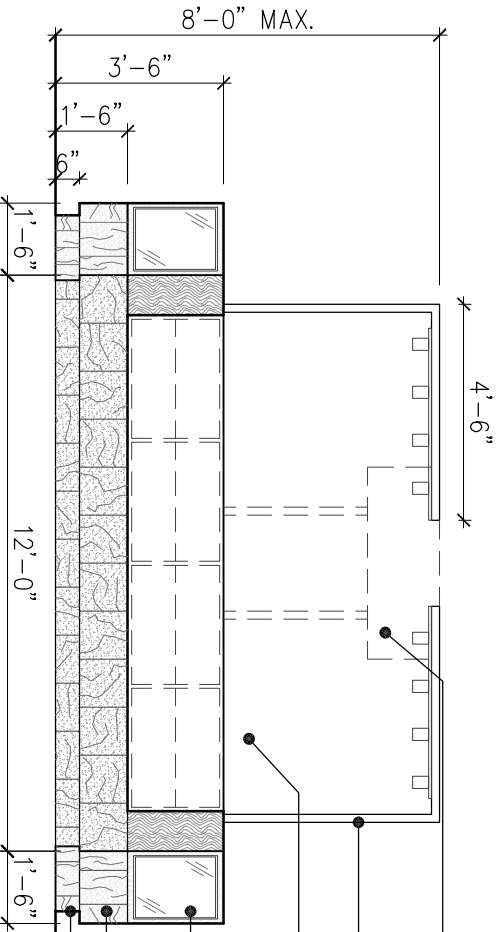

- CUSTOM DISPLAY AREA PER TENANT DESIGN - DESIGN AND MATERIALS TO BE APPROVED BY MALL MANAGEMENT
- 2"x2" SQUARE ALUMINUM TUBE WITH BLACK ANNOXIDIZED FINISH
- CUSTOM CENTER FIXTURE PER TENANT DESIGN; MATERIALS AND FINISHES TO BE APPROVED BY MALL MANAGEMENT
- 3" TOE KICK BELOW
- FLIP TOP ACCESS WITH ACCESSIBLE HEIGHT COUNTER
- SIGNAGE BY TENANT MOUNTED ON 2"x2" ALUMINUM TUBE WITH BLACK ANNOXIDIZED FINISH
- STANDARD CORNER DISPLAY WITH "WILD CHERRY" WOOD LAMINATE PER MALL STANDARDS

- SIGNAGE BY TENANT MOUNTED ON 2"x2" ALUMINUM TUBE WITH BLACK ANNOXIDIZED FINISH
- 2"x2" SQUARE ALUMINUM TUBE WITH BLACK ANNOXIDIZED FINISH
- CUSTOM DISPLAY AREA PER TENANT DESIGN - DESIGN AND MATERIALS TO BE APPROVED BY MALL MANAGEMENT
- STANDARD CORNER DISPLAY WITH "WILD CHERRY" WOOD LAMINATE PER MALL STANDARDS
- 12" "ROSA BETA" GRANITE TILE BAND
- 6" TOE KICK WITH "ROSA BETA" GRANITE TILE